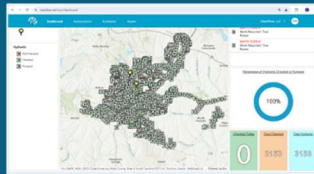

Linear Assets