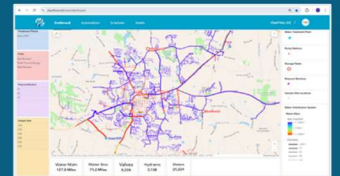

ONE SCALABLE PLATFORM TRANSFORMS WATER MANAGEMENT

GIS & Operations

Workflows

Assets

Compliance & Reporting

FEATURES

-  **Full Coverage** for operations, workflows, asset mgmt., compliance, reporting & analytics.
-  **ArcGIS-based** for ease-of-use & seamless integration with existing systems, data & tools.
-  **Workflow Automation** with real-time access from any PC, Mac, iOS, or Android device.
-  **Scalable SaaS** with unlimited users, unlimited hosting, daily data backups, support & SLA.
-  **Award-Winning** approach recognized for Excellence in Utility Management, 2024.