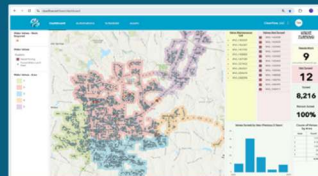

- *AGING INFRASTRUCTURE* · *CONSTRAINED RESOURCES* · *SUSTAINABILITY*
- *NEW REGULATION* · *LEGACY SYSTEMS* · *LIMITED FUNDING* · *SECURITY*

SOLUTION

ClearFlow Transforms Water & Wastewater Management.

ClearFlow's scalable **SaaS platform** streamlines operations, workflows, asset mgmt. & compliance. Built on **ArcGIS**, its **cost-effective & boosts efficiency** up to **95%** in weeks.

ONE SCALABLE PLATFORM TRANSFORMS WATER MANAGEMENT

GIS & Operations

Workflows

Assets

Compliance & Reporting

FEATURES

-  **Full Coverage** for operations, workflows, asset mgmt., compliance, reporting & analytics.
-  **ArcGIS-based** for ease-of-use & seamless integration with existing systems, data & tools.
-  **Workflow Automation** with real-time access from any PC, Mac, iOS, or Android device.
-  **Scalable SaaS** with unlimited users, unlimited hosting, daily data backups, support & SLA.
-  **Award-Winning** approach recognized for Excellence in Utility Management, 2024.